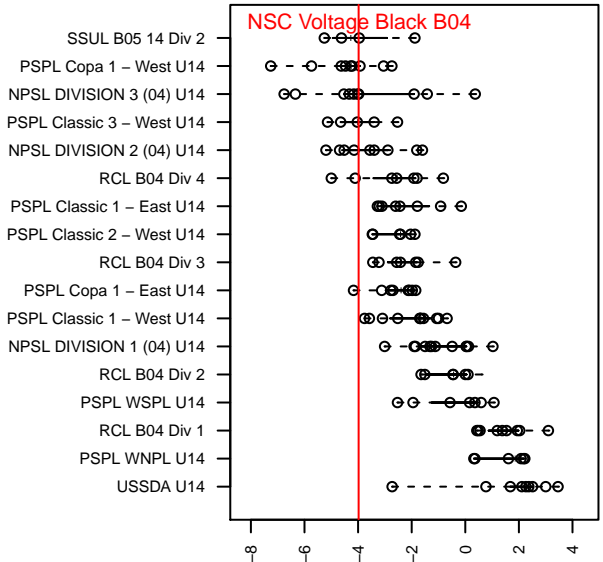

NSC Voltage Black B04

Northshore SC
Woodinville, WA
B04 total strength=891
attack=2.21 defense=0.85
fall league = NPSL DIVISION 3 (04) U14

alt names used:
NSC B04 Voltage Black
NSC B04 Voltage Black

Venues played:
2017 Seattle Cup BU14 Silver
2017 NPSL DIVISION 3 (04) U14

**attack and defense variance (black dot)
relative to other teams
and top 10 in region**

**attack and defense rating
relative to others at age
and all opponents in last 13 months**

Performance relative to 13 month average