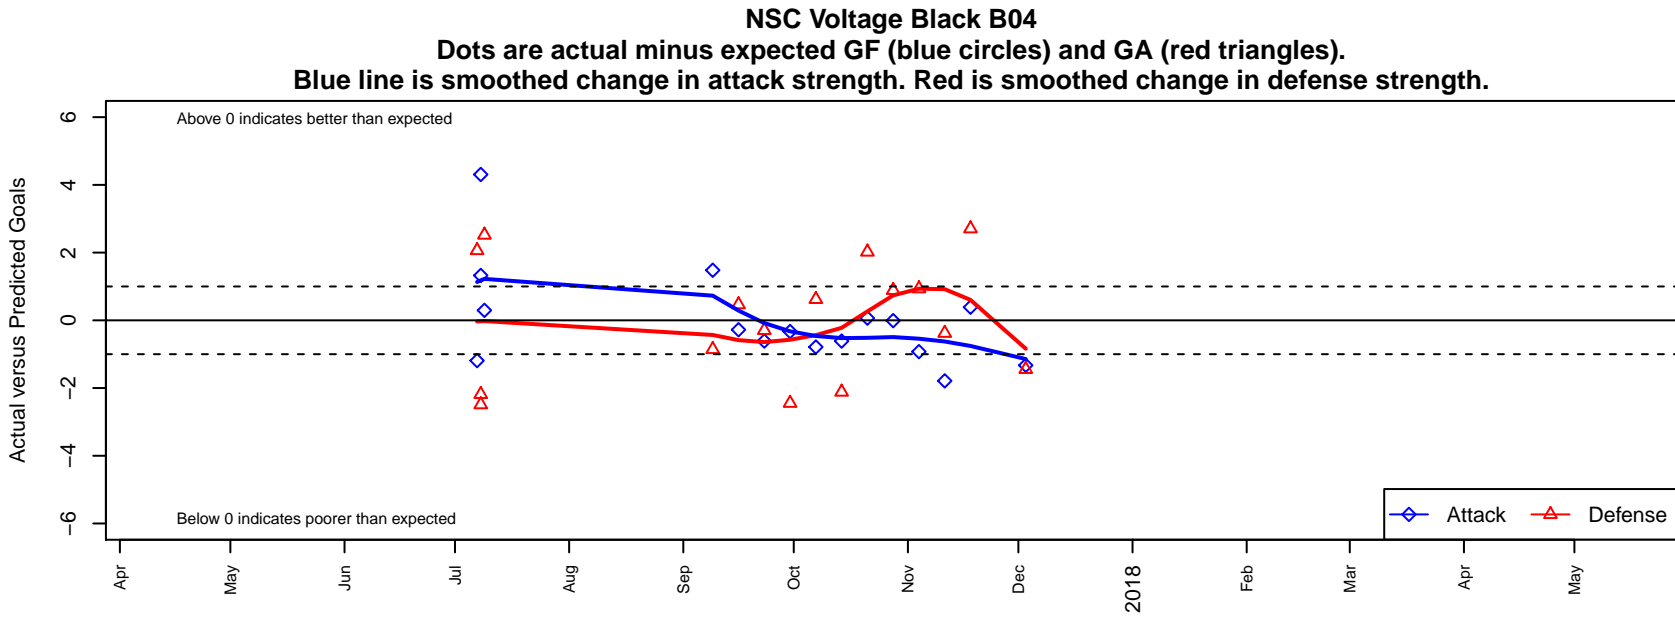

NSC Voltage Black B04

Northshore SC
Woodinville, WA
B04 total strength=891
attack=2.21 defense=0.85
fall league = NPSL DIVISION 3 (04) U14

alt names used:
NSC B04 Voltage Black
NSC B04 Voltage Black

Venues played:
2017 Seattle Cup BU14 Silver
2017 NPSL DIVISION 3 (04) U14

**attack and defense variance (black dot)
relative to other teams
and top 10 in region**

**attack and defense rating
relative to others at age
and all opponents in last 13 months**

Performance relative to 13 month average