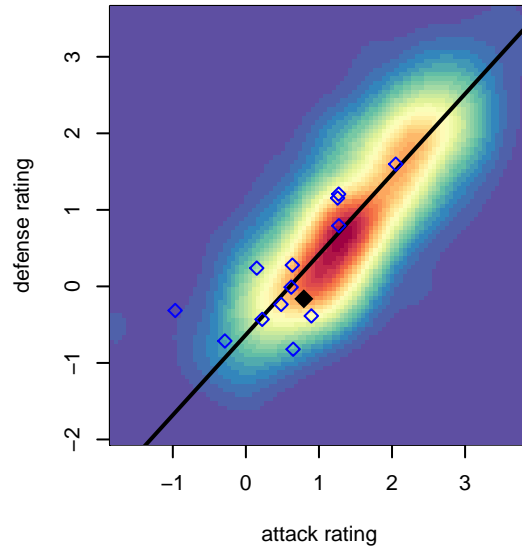

NSC Voltage Black B04

Northshore SC
Woodinville, WA
B04 total strength=891
attack=2.21 defense=0.85
fall league = NPSL DIVISION 3 (04) U14

alt names used:
NSC B04 Voltage Black
NSC B04 Voltage Black

Venues played:
2017 Seattle Cup BU14 Silver
2017 NPSL DIVISION 3 (04) U14

**attack and defense variance (black dot)
relative to other teams
and top 10 in region**

**attack and defense rating
relative to others at age
and all opponents in last 13 months**

Performance relative to 13 month average