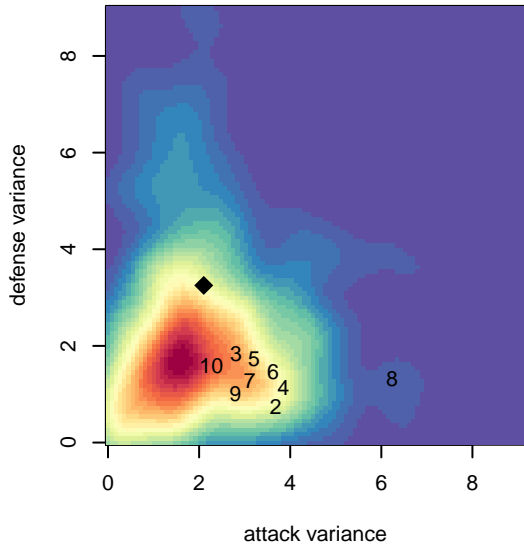

NSC Voltage Black B04

Northshore SC
Woodinville, WA
B04 total strength=891
attack=2.21 defense=0.85
fall league = NPSL DIVISION 3 (04) U14

alt names used:
NSC B04 Voltage Black
NSC B04 Voltage Black

Venues played:
2017 Seattle Cup BU14 Silver
2017 NPSL DIVISION 3 (04) U14

**attack and defense variance (black dot)
relative to other teams
and top 10 in region**

**attack and defense rating
relative to others at age
and all opponents in last 13 months**

Performance relative to 13 month average